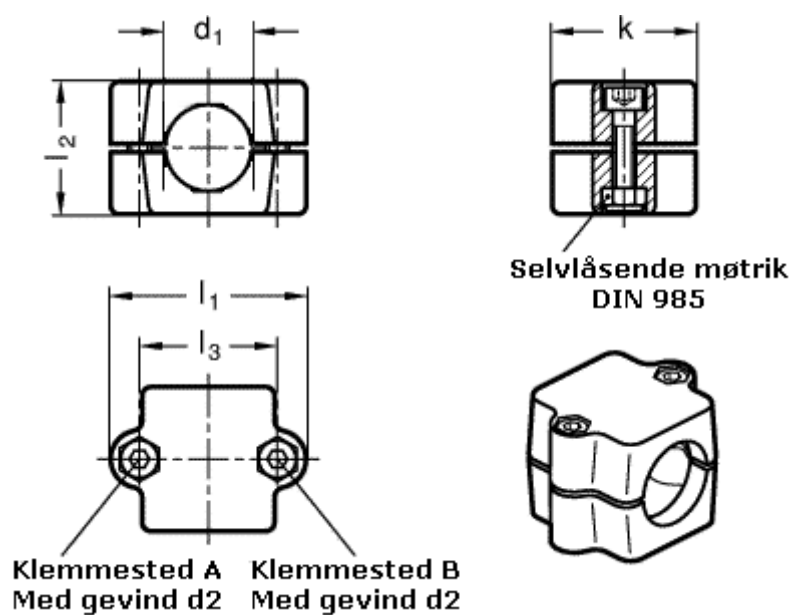

Article number: 20241B20422BL  
Description: E+G Tube connector  
GN 241-B20-42-BL

## Measures

d1 = 20  
d2 = M 8  
k = 50  
l1 = 68  
l2 = 46  
l3 = 48